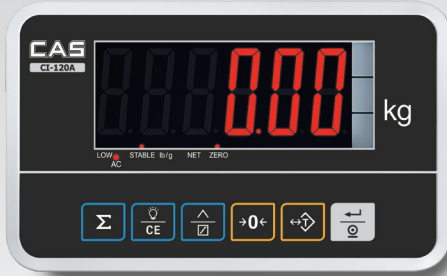

It features large LED display, various weighing functions and communication interfaces.

Build-in light alarm (High / OK / Low), Supports up to eight analog or digital Load Cells.

High-Visibility display

Build-in Alarm Light (High Mid Low)

Various Communication Interfaces

CI-120A

Weighing Instrument

High-Visibility display

- Simple and prompt full digital calibration
- High A/D conversion speed (80 times/sec)
- Maximum external resolution 1/150,000

Build-in Alarm Light
(High Mid Low)

Various Communication Interfaces

Standard : RS-232C
Option : RS-422, RS-485, Wi-Fi,
Bluetooth Interface

AC 220V or Rechargeable battery 6V, 4A

FEATURES

- Simple and prompt full digital calibration
- High A/D conversion speed (80 times/sec)
- Maximum external resolution 1/150,000
- Various power supplies
(AC 220V or Rechargeable battery 6V, 4A)
- 8 Load Cell support
- 48mm Large Display
- Weight Comparison Light Alarm (High / OK / Low)
- Weight Comparison Sound Alarm (High, Low or OK)
- Low Battery Alarm
- Display brightness adjustment (8 Step)
- Show the counting of weight measurements (9,999 times)
- Show cumulative total weight (6 DIGIT)
- Standard Interface : RS-232C

Platform scales

Truck scales

SPECIFICATIONS

Model	CI-120A
Accuracy level	Level 3
Sensor type	Analog or digital
AD conversion rate	10Hz
Maximum external resolution	1 / 150000
Power supply	220V / 50Hz (built-in transformer)
Power indication	Color changeable traffic light
Battery	6v4a lead acid battery
Display mode	LED digital display, word height about 48mm
Unit selection	kg
Operating temperature	0~40 °C
Extended function	4G, RS485, RS232, Bluetooth, WIFI, Large screen
Standard	Three-color light
Used in	Platform scale
Operation interface	It has the function of rechecking the cumulative count