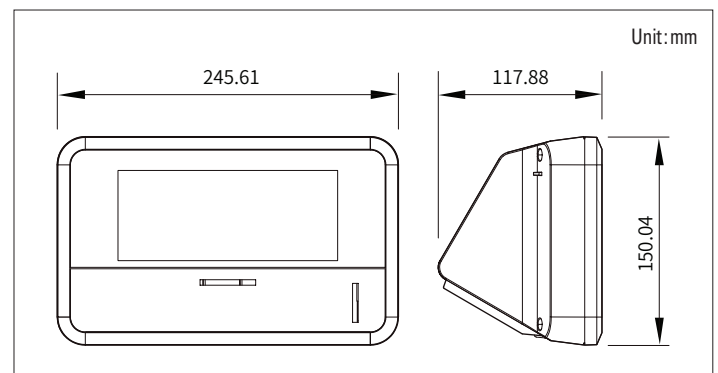

OPTIONS

- RS-422, RS-485, Wi-Fi, Bluetooth Interface
- Digital Load Cell Transmitter
- Printer
- Remote display

APPLICATIONS

- Various measuring equipment
- Platform scales
- Truck scales

Various Platform Size

Platform scales

Truck scales

SPECIFICATIONS

Model	CI-120A
Accuracy level	Level 3
Sensor type	Analog or digital
AD conversion rate	10Hz
Maximum external resolution	1 / 150000
Power supply	220V / 50Hz (built-in transformer)
Power indication	Color changeable traffic light
Battery	6v4a lead acid battery
Display mode	LED digital display, word height about 48mm
Unit selection	kg
Operating temperature	0~40 °C
Extended function	4G, RS485, RS232, Bluetooth, WIFI, Large screen
Standard	Three-color light
Used in	Platform scale
Operation interface	It has the function of rechecking the cumulative count

Dimension

C - 51703202

WAZAN.PK
WEIGHING DELIVERED
WITH PRECISION

TEL : +923008638987
<https://wazan.pk/>

* Specifications are subject to change without notice improvement.