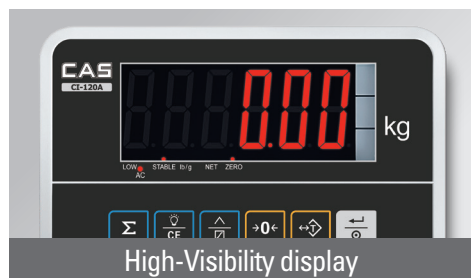

It features large LED display, various weighing functions and communication interfaces.

Build-in light alarm (High / OK / Low), Supports up to eight analog or digital Load Cells.

High-Visibility display

Build-in Alarm Light (High Mid Low)

Various Communication Interfaces

CI-120A

Weighing Instrument

High-Visibility display

- Simple and prompt full digital calibration
- High A/D conversion speed (80 times/sec)
- Maximum external resolution 1/150,000

Build-in Alarm Light
(High Mid Low)

Various Communication Interfaces

Standard : RS-232C
Option : RS-422, RS-485, Wi-Fi,
Bluetooth Interface

AC 220V or Rechargeable battery 6V, 4A

FEATURES

- Simple and prompt full digital calibration
- High A/D conversion speed (80 times/sec)
- Maximum external resolution 1/150,000
- Various power supplies
(AC 220V or Rechargeable battery 6V, 4A)
- 8 Load Cell support
- 48mm Large Display
- Weight Comparison Light Alarm (High / OK / Low)
- Weight Comparison Sound Alarm (High, Low or OK)
- Low Battery Alarm
- Display brightness adjustment (8 Step)
- Show the counting of weight measurements (9,999 times)
- Show cumulative total weight (6 DIGIT)
- Standard Interface : RS-232C

Platform scales

Truck scales

SPECIFICATIONS

Model	CI-120A
Accuracy level	Level 3
Sensor type	Analog or digital
AD conversion rate	10Hz
Maximum external resolution	1 / 150000
Power supply	220V / 50Hz (built-in transformer)
Power indication	Color changeable traffic light
Battery	6v4a lead acid battery
Display mode	LED digital display, word height about 48mm
Unit selection	kg
Operating temperature	0~40 °C
Extended function	4G, RS485, RS232, Bluetooth, WIFI, Large screen
Standard	Three-color light
Used in	Platform scale
Operation interface	It has the function of rechecking the cumulative count